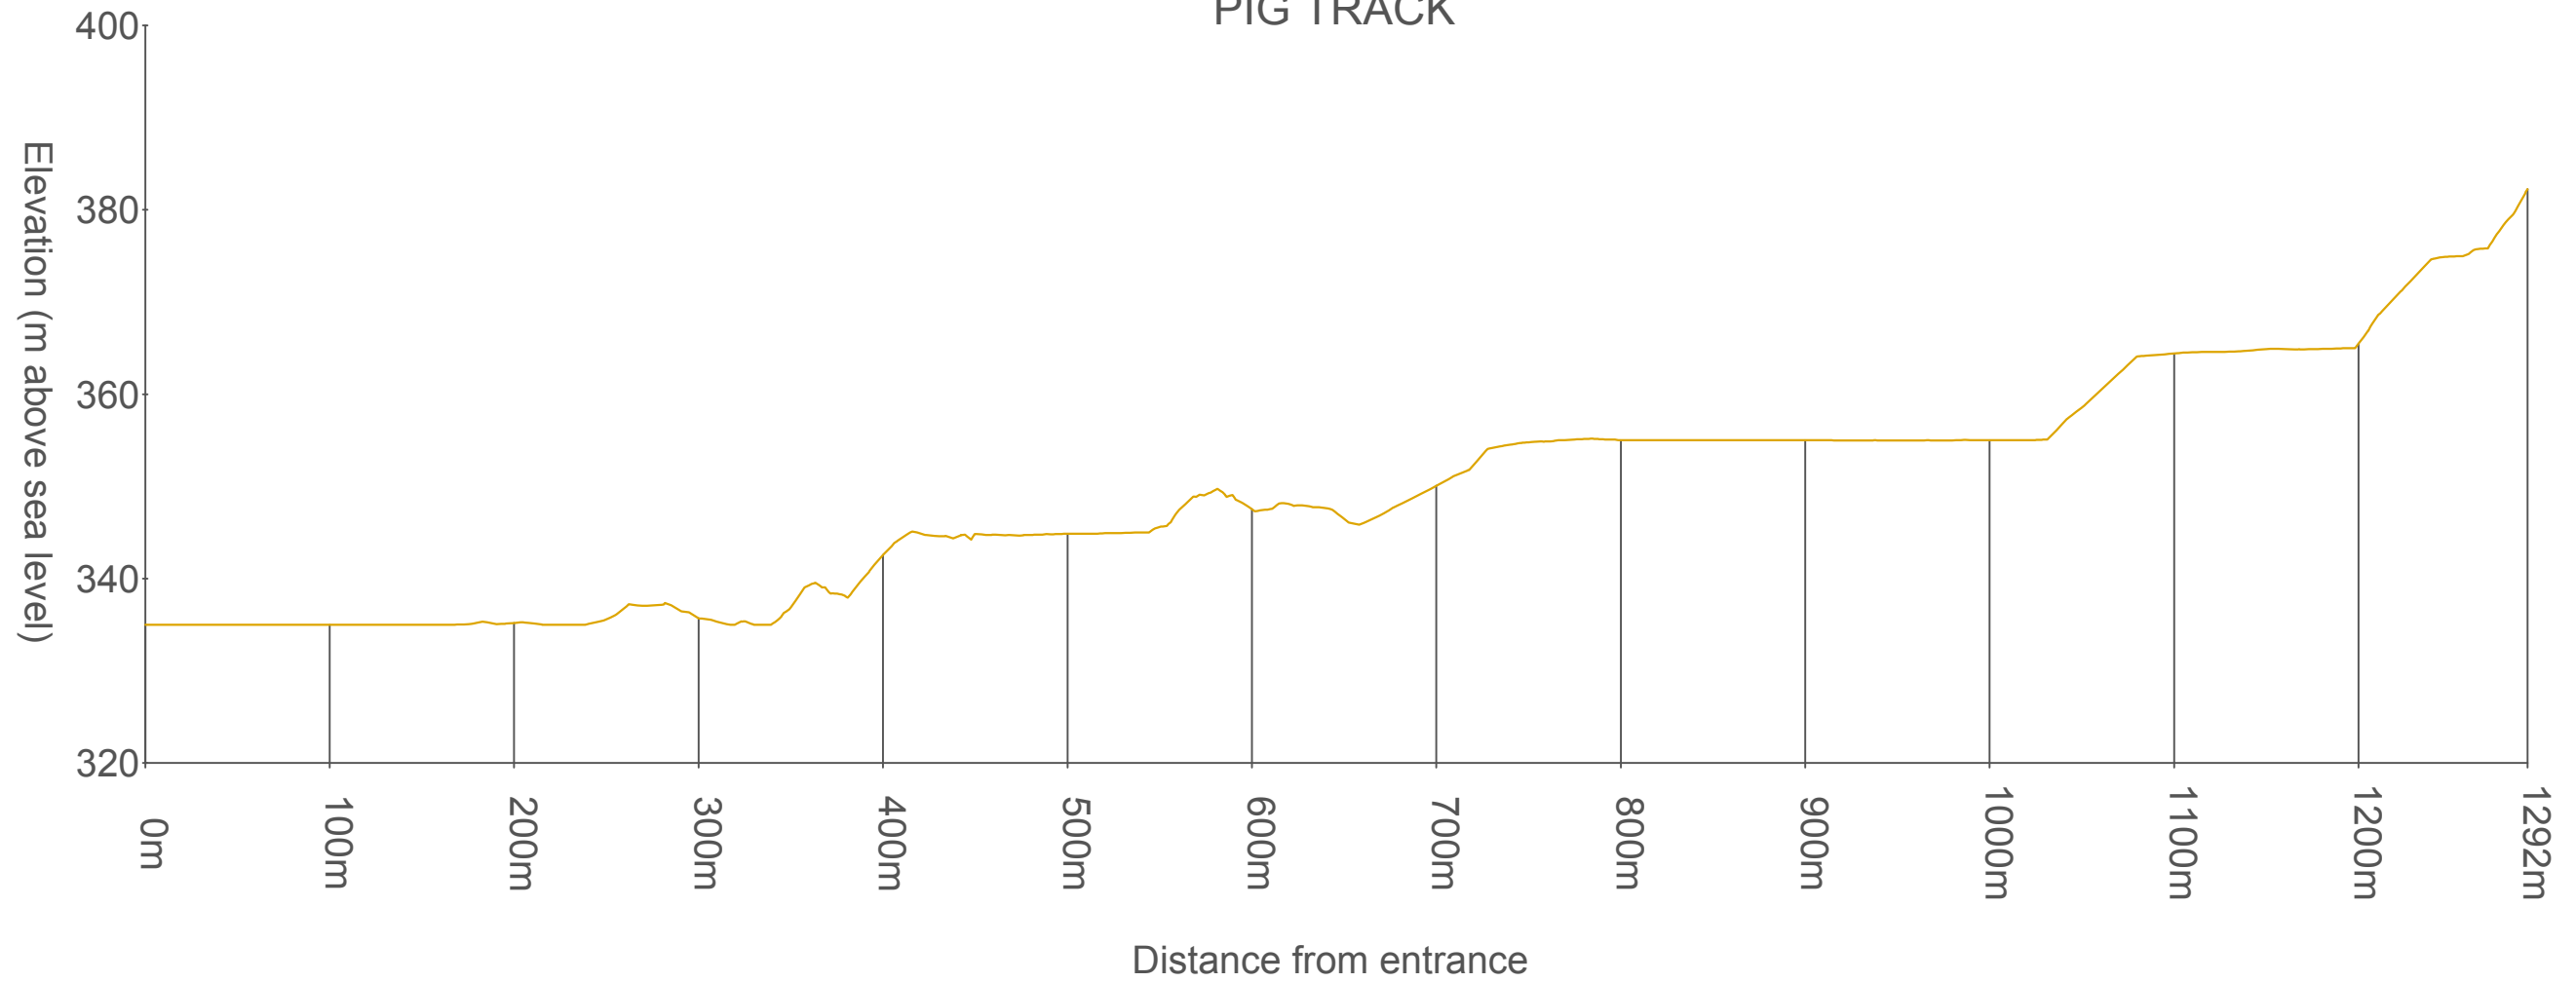

# PIG TRACK

Surveyors  
Planners  
Cartographers  
0800 2 SURVEY

www.canmaphawley.co.nz

**RideRotorua.com**