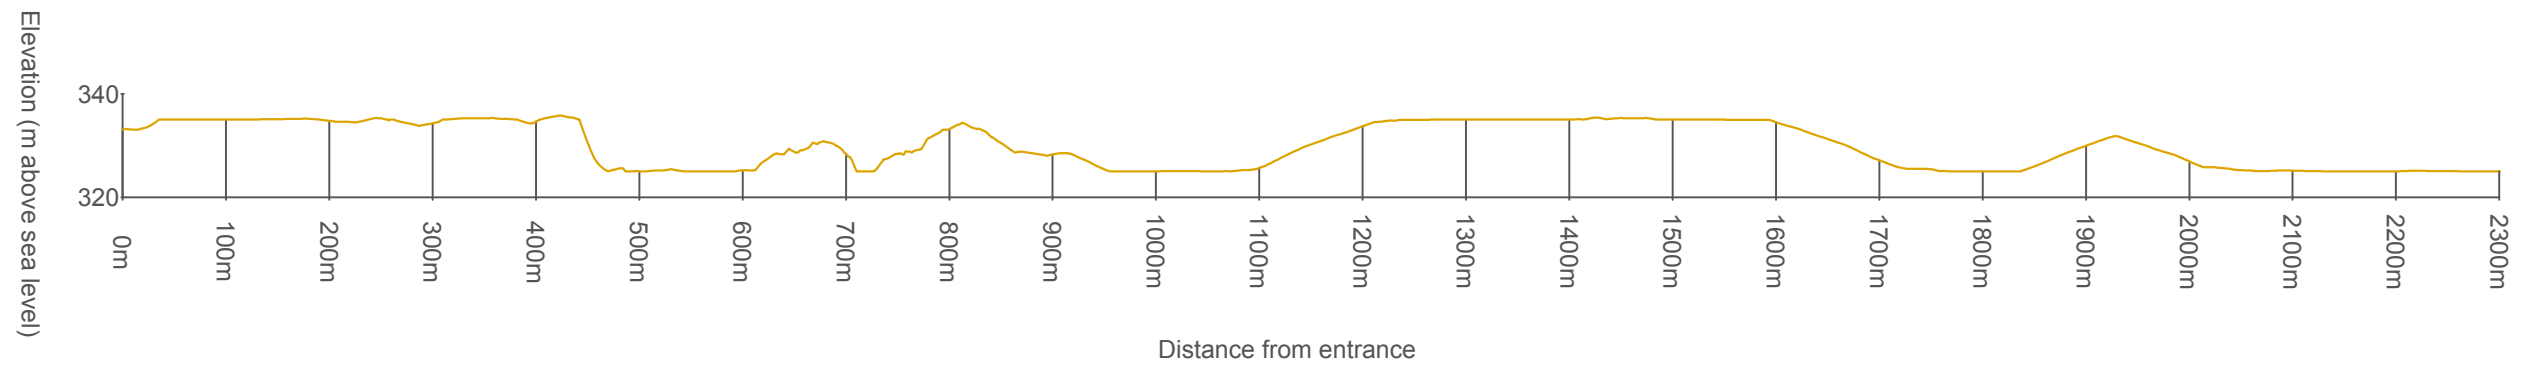

TAHI TRAIL

Surveyors
Planners
Cartographers
0800 2 SURVEY

www.canmaphawley.co.nz

RideRotorua.com