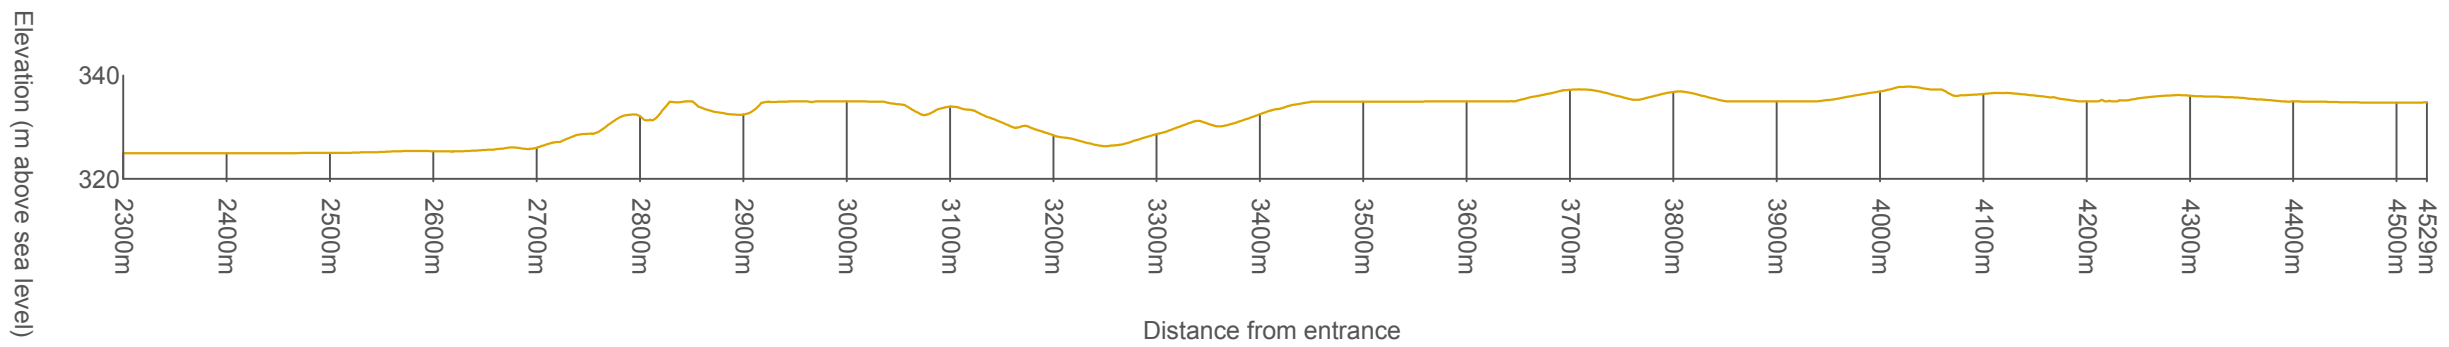

TAHI TRAIL

Surveyors
Planners
Cartographers
0800 2 SURVEY

www.canmaphawley.co.nz

RideRotorua.com