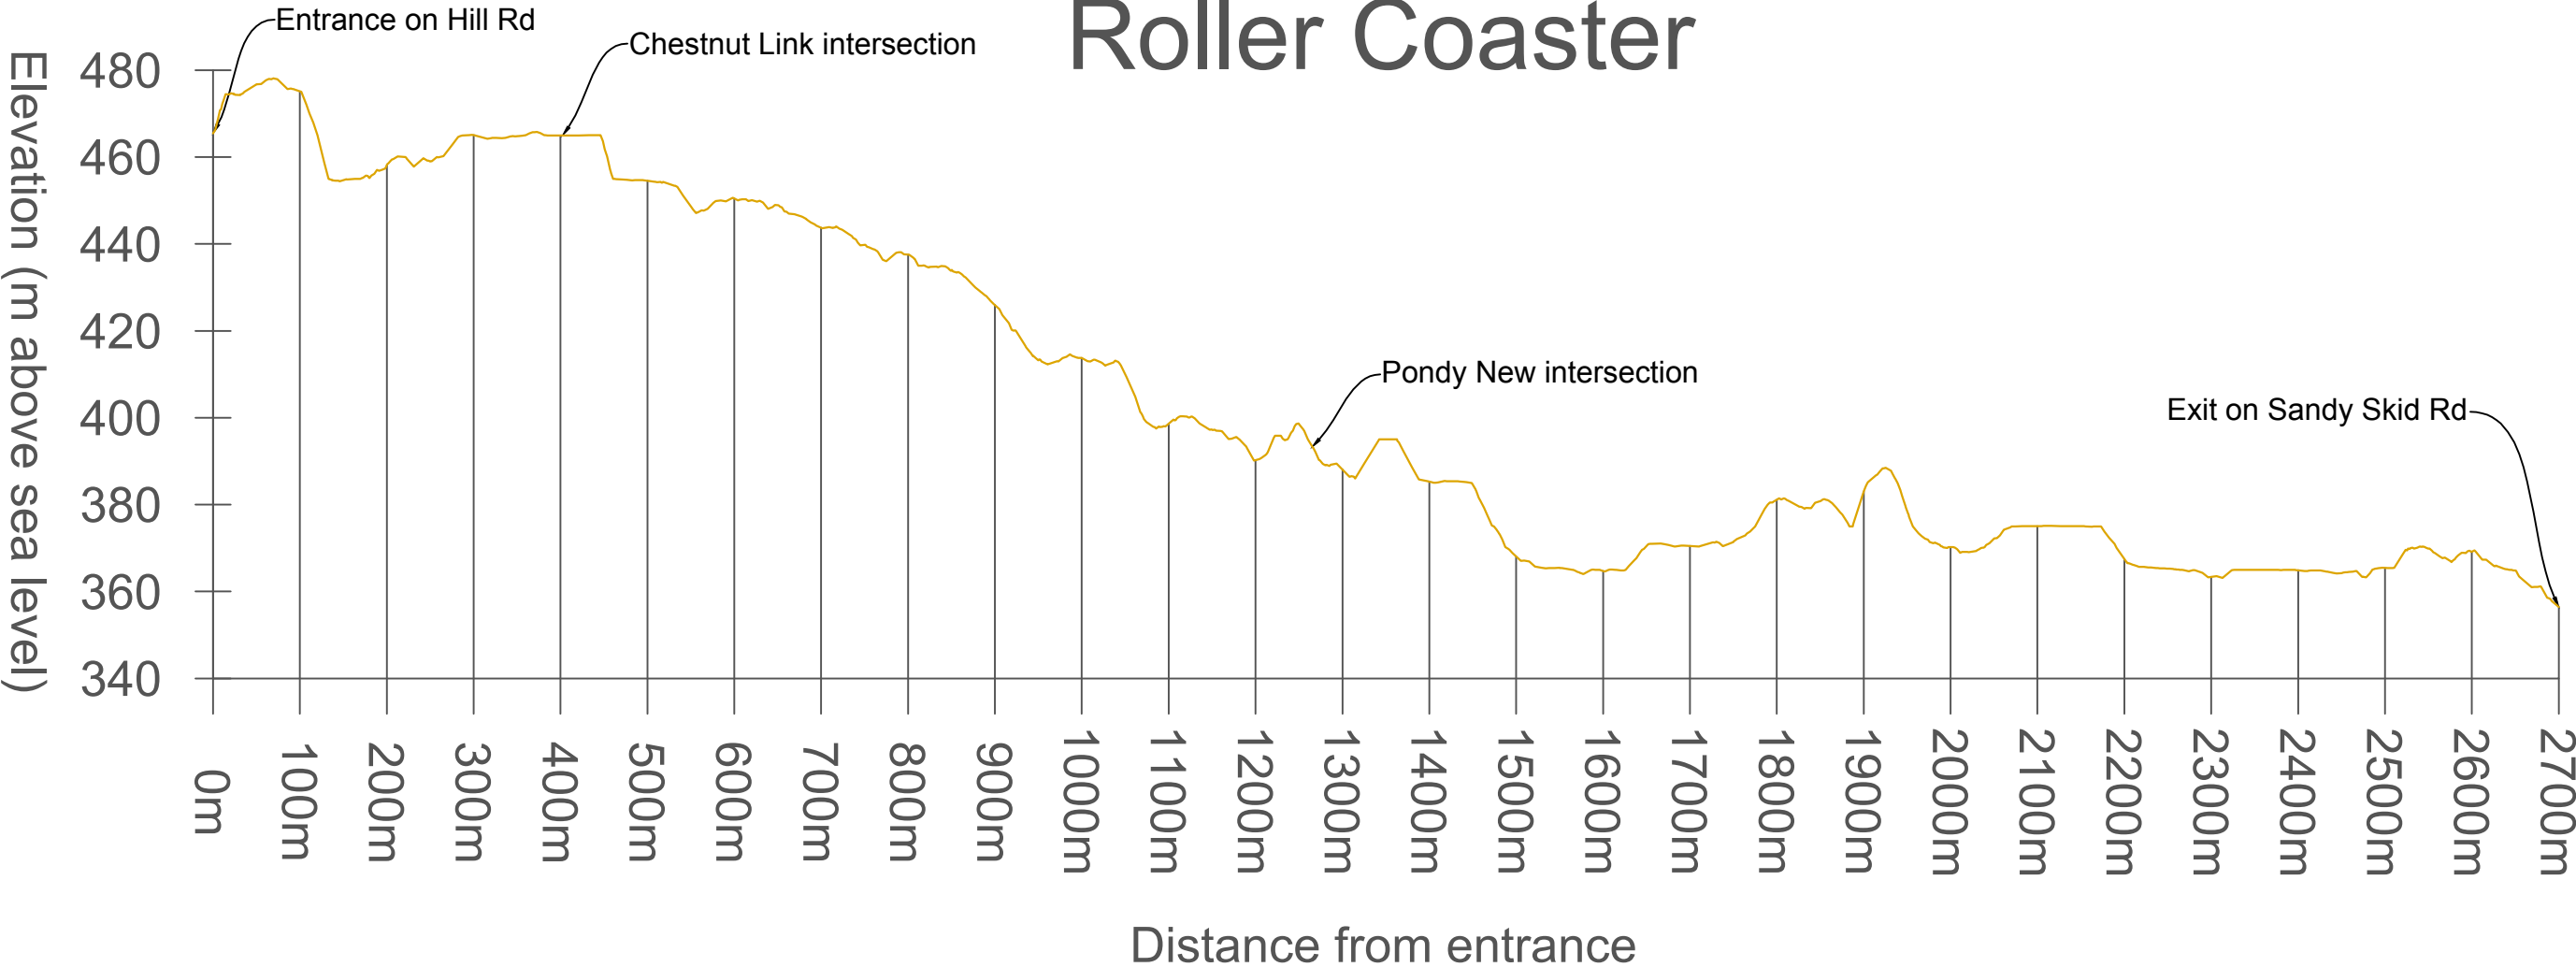

# Roller Coaster

Surveyors  
Planners  
Cartographers  
0800 2 SURVEY

www.canmaphawley.co.nz

**RideRotorua.com**