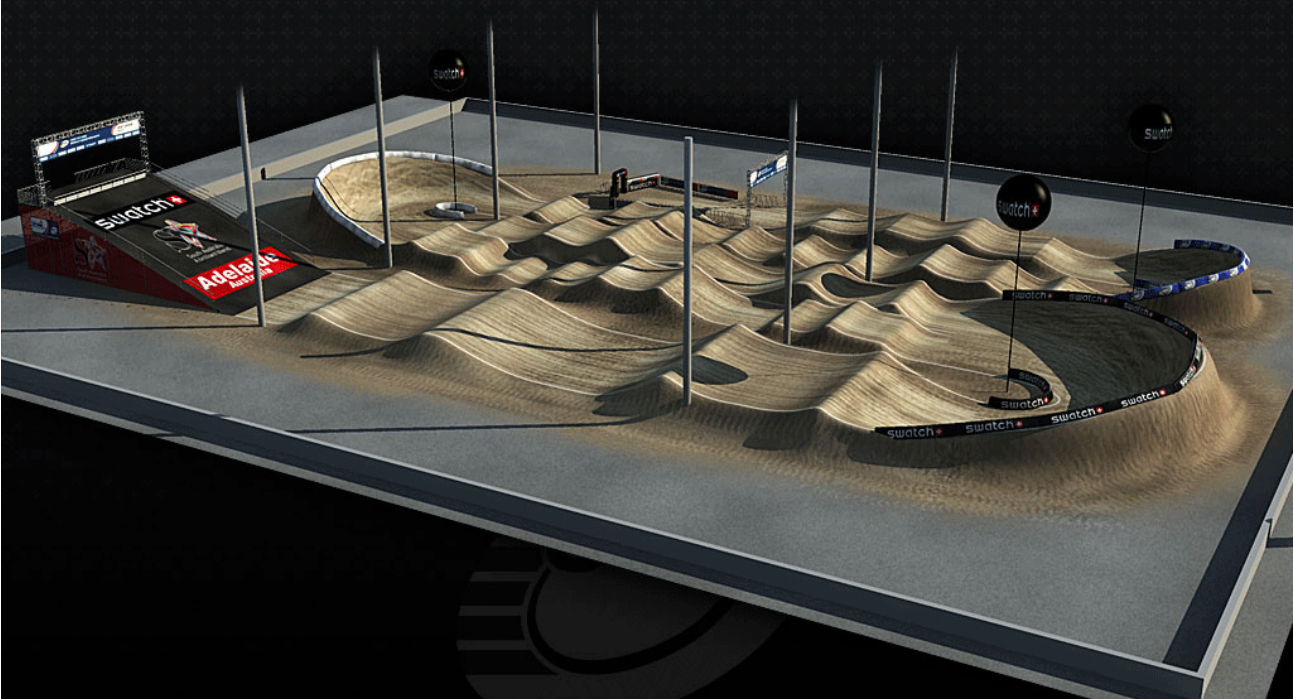

Adelaide, AUS

23-26 July 2009 **date**

1017ft/310 m **track length**

23-26 July 2009 **venue**

Tom Ritzenthaler **track design**

Designed by **AGS**
AHLGREN GRAPHICS SWEDEN
www.AhlgrenGraphics.com

Track layout may be subject to change